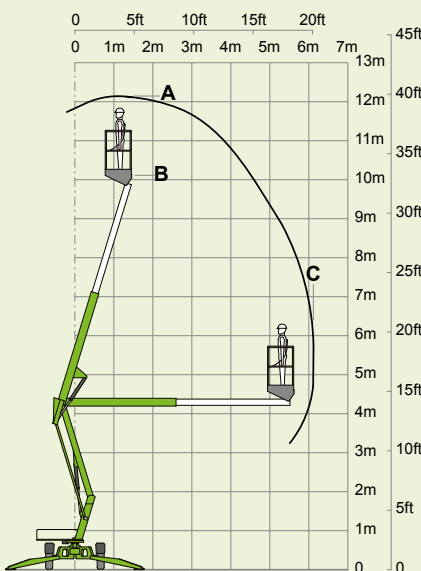

niftylift

120T

(A) 12.2m
40ft

(B) 10.2m
33ft 6in

(C) 6.1m
20ft

200kg
440lbs

1.1m x 0.65m
3ft 7in x 2ft 2in

(D) 1.9m
6ft 3in

(E) 1.1m
3ft 7in

(F) 1.5m
4ft 11in

(G) 3.55m
11ft 8in

(J) 4.5m
14ft 9in

1400kg
3100lbs

11%
6°

niftylift

Chalkdell Drive, Shenley Wood,
Milton Keynes, MK5 6GF
England, United Kingdom
+44 1908 223456
sales@niftylift.com
www.niftylift.com